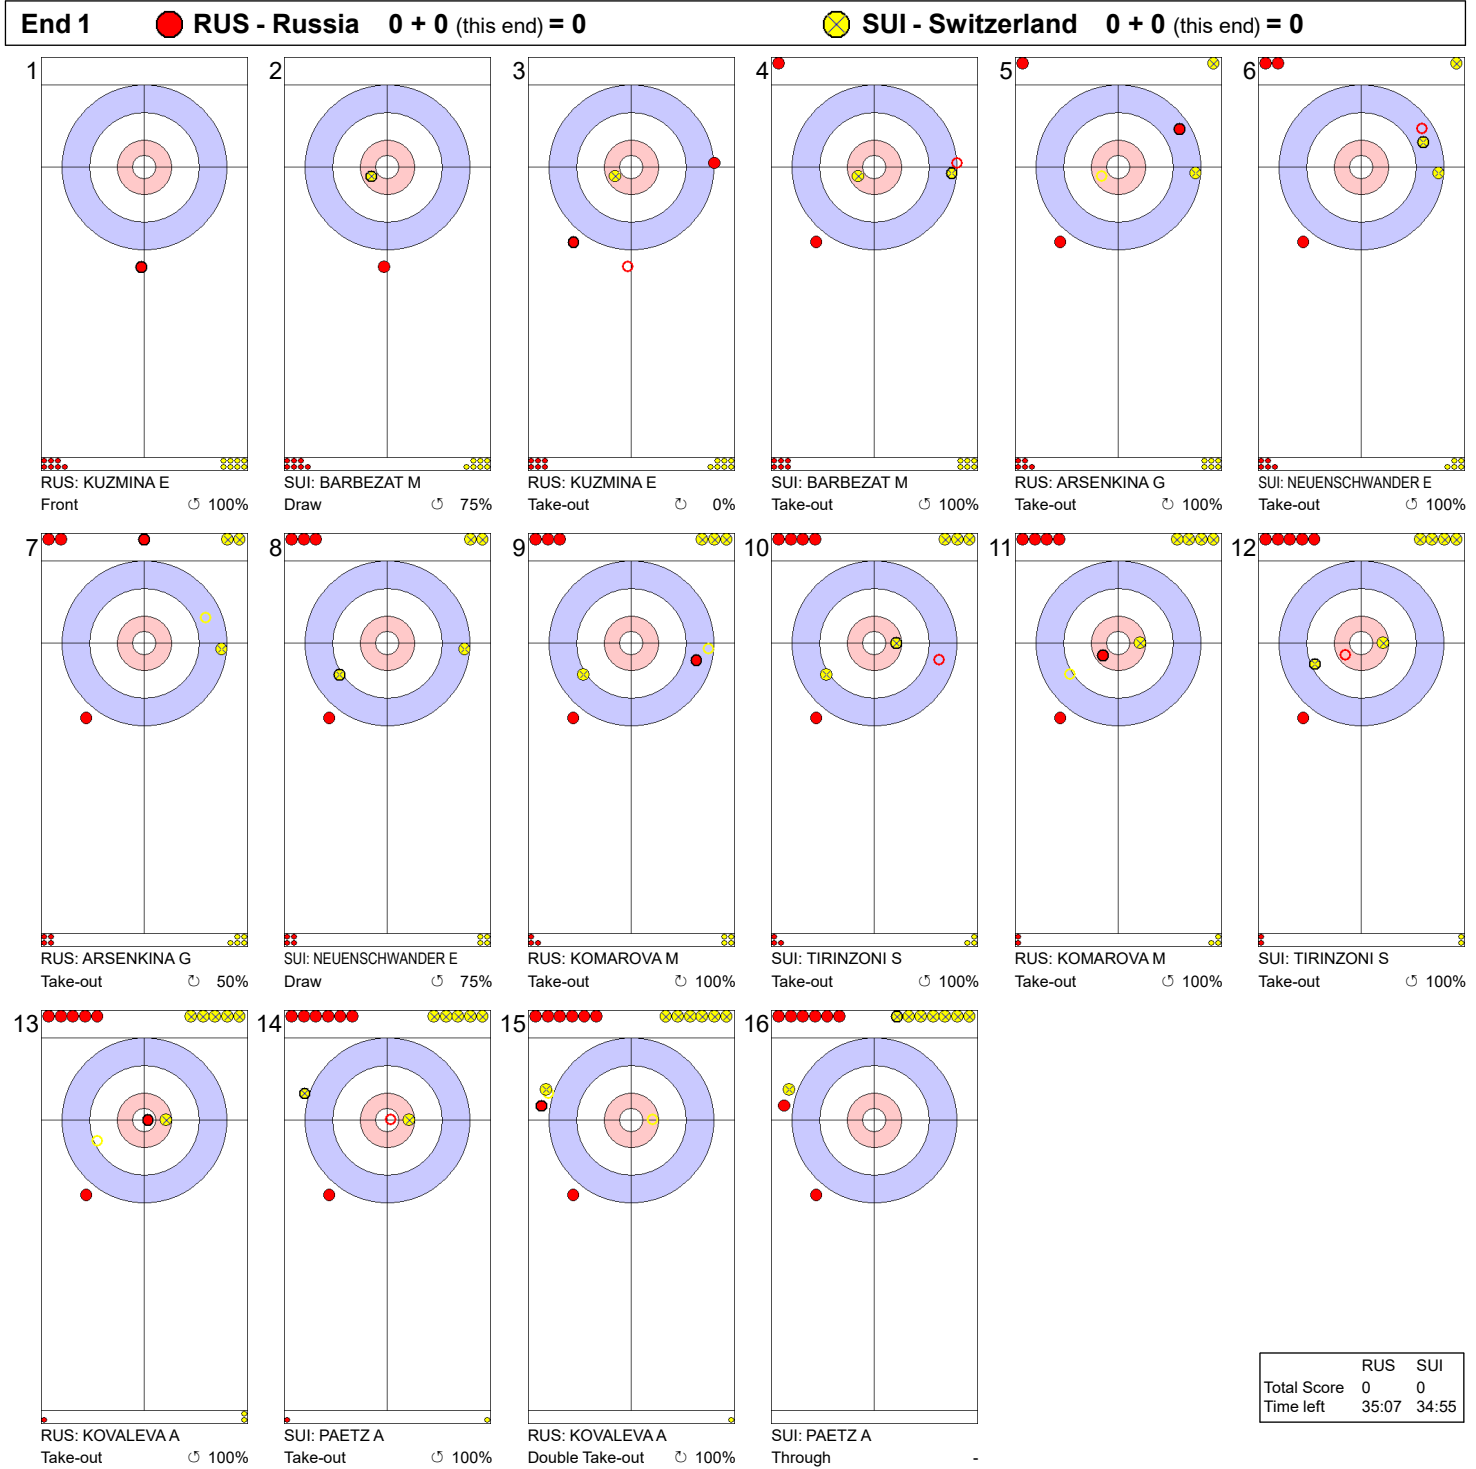

**Game - Shot by Shot**

**Legend:**  
 Clockwise      Counter-clockwise      - Not considered

**Game - Shot by Shot**

	RUS	SUI
Total Score	0	2
Time left	31:30	30:06

**Legend:**  
 Clockwise      Counter-clockwise      - Not considered

**Game - Shot by Shot**

**Legend:**  
 ↻ Clockwise      ↺ Counter-clockwise      - Not considered

**Game - Shot by Shot**

	RUS	SUI
Total Score	1	3
Time left	26:04	22:33

**Legend:**  
 ⌚ Clockwise      ⌚ Counter-clockwise      - Not considered

**Game - Shot by Shot**

**Legend:**  
 ⌚ Clockwise      ⌚ Counter-clockwise      - Not considered

**Game - Shot by Shot**

	RUS	SUI
Total Score	2	4
Time left	19:11	15:27

**Legend:**  
 ⌚ Clockwise      ⌚ Counter-clockwise      - Not considered

**Game - Shot by Shot**

**Legend:**  
 ↻ Clockwise      ↺ Counter-clockwise      - Not considered