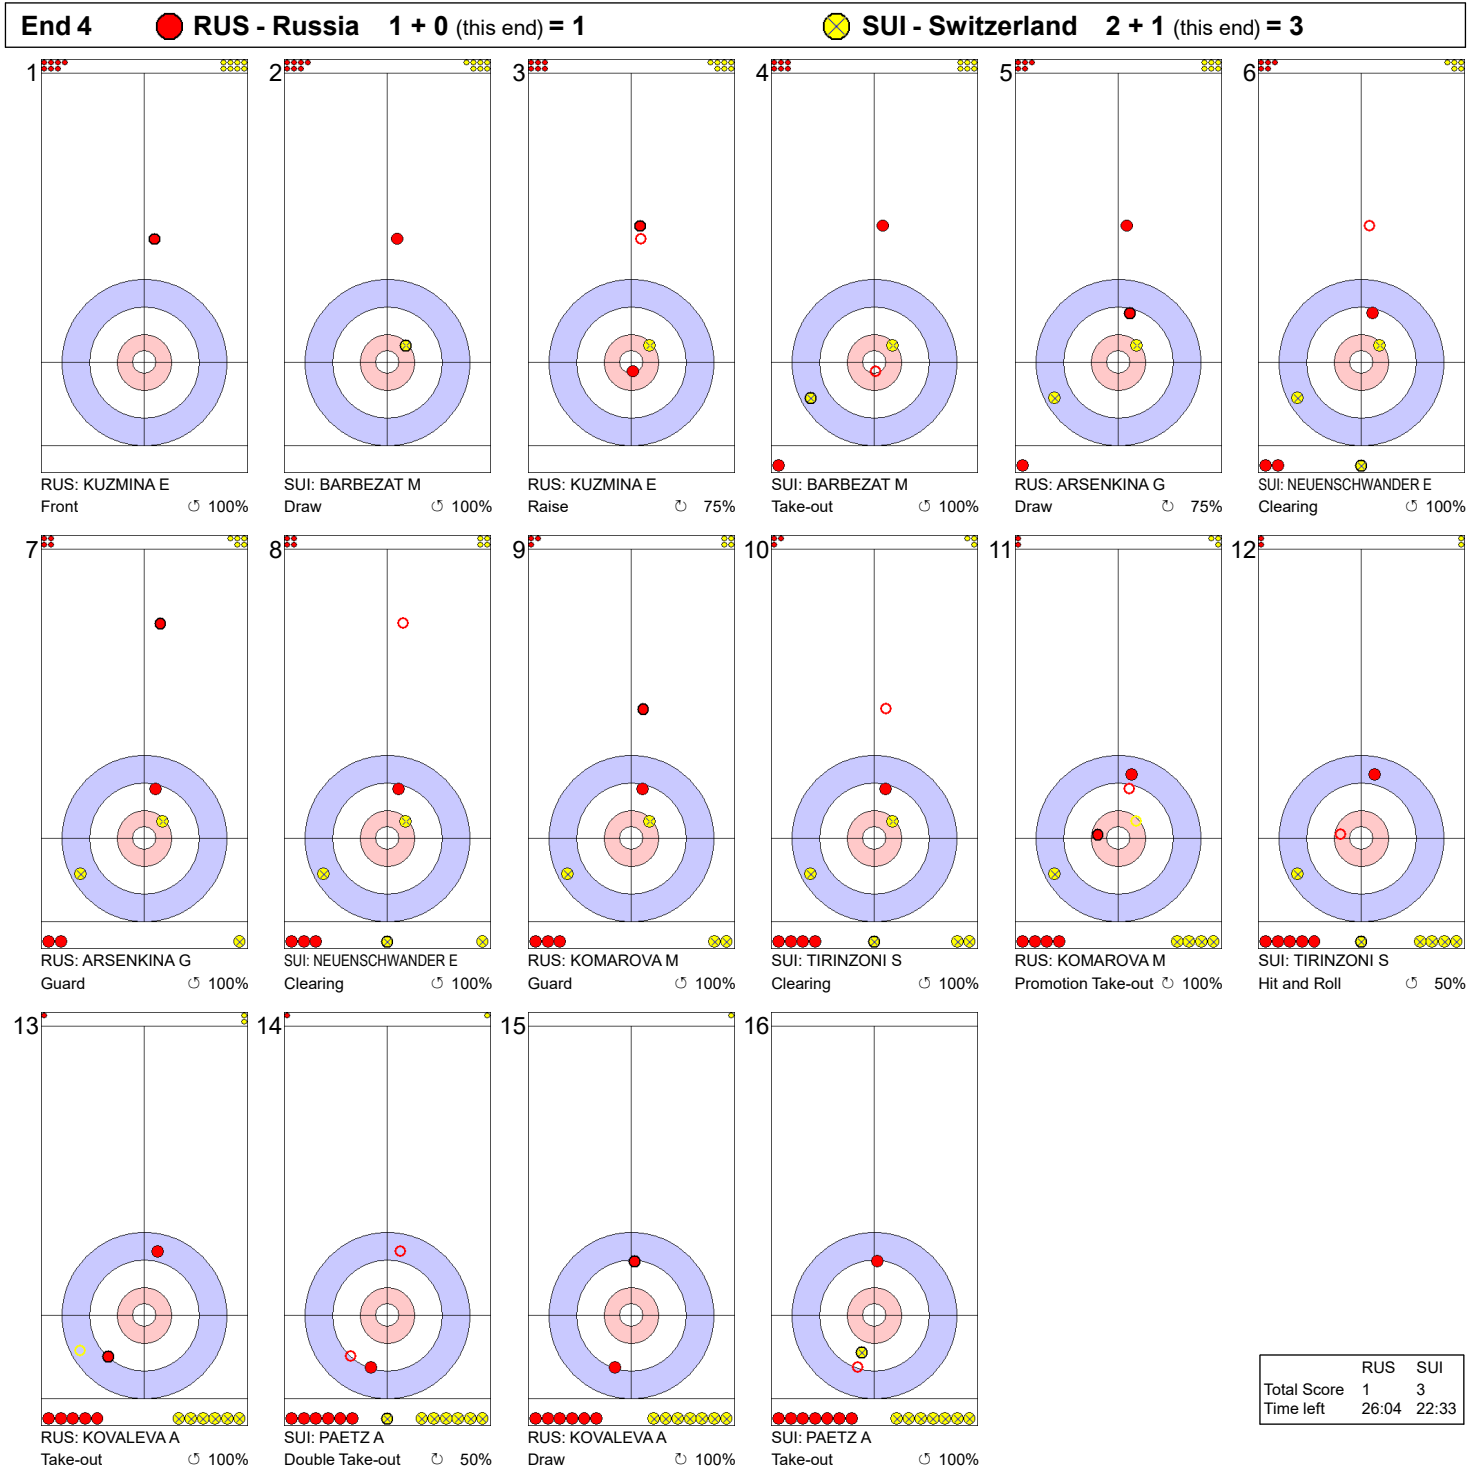

**Game - Shot by Shot**

**Legend:**  
 Clockwise      Counter-clockwise      - Not considered

**Game - Shot by Shot**

	RUS	SUI
Total Score	0	2
Time left	31:30	30:06

**Legend:**  
 Clockwise      Counter-clockwise      - Not considered

**Game - Shot by Shot**

**Legend:**  
 ↻ Clockwise      ↺ Counter-clockwise      - Not considered

**Game - Shot by Shot**

	RUS	SUI
Total Score	1	3
Time left	26:04	22:33

**Legend:**  
 ⌚ Clockwise      ⌚ Counter-clockwise      - Not considered

**Game - Shot by Shot**

**Legend:**  
 ⌚ Clockwise      ⌚ Counter-clockwise      - Not considered

**Game - Shot by Shot**

	RUS	SUI
Total Score	2	4
Time left	19:11	15:27

**Legend:**  
 ⌚ Clockwise      ⌚ Counter-clockwise      - Not considered

**Game - Shot by Shot**

**Legend:**  
 ↻ Clockwise      ↺ Counter-clockwise      - Not considered