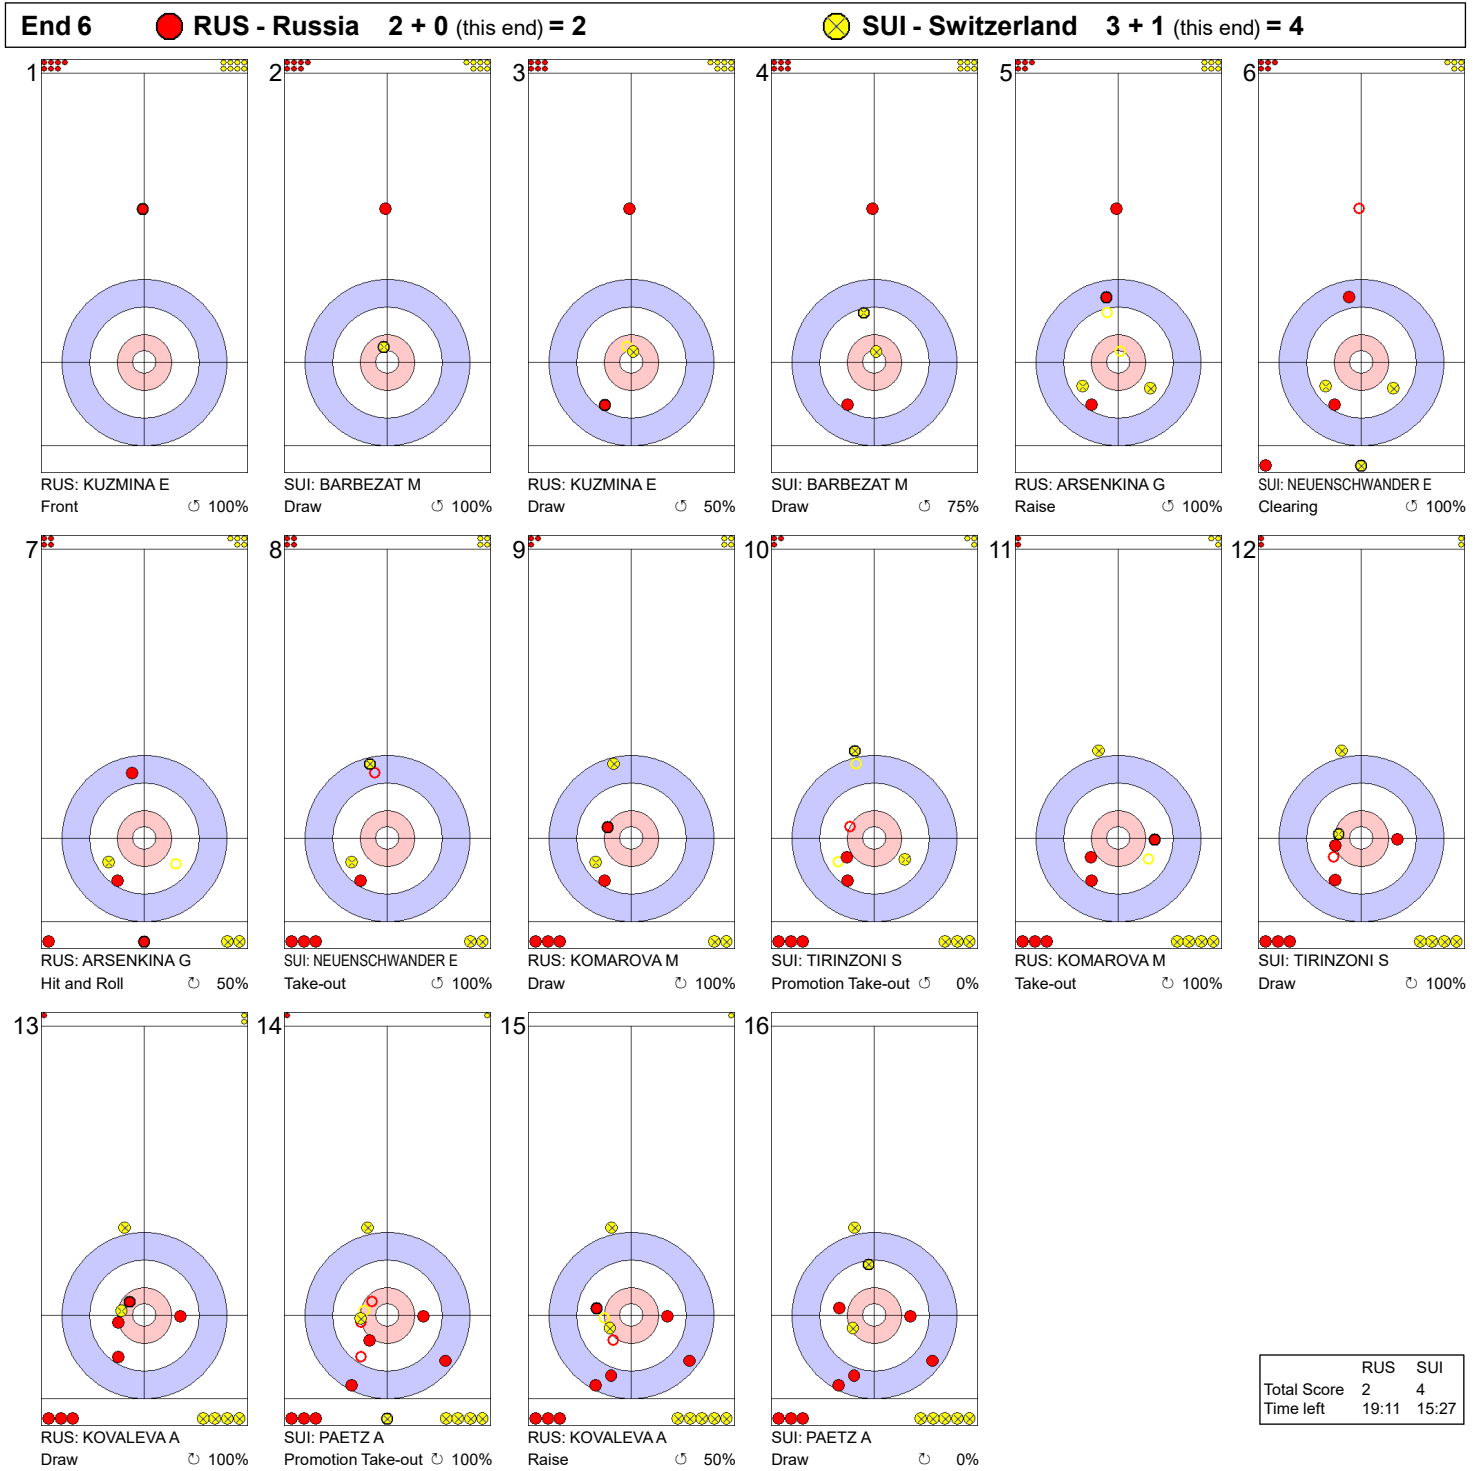

**Game - Shot by Shot**

**Legend:**  
 Clockwise      Counter-clockwise      - Not considered

**Game - Shot by Shot**

	RUS	SUI
Total Score	0	2
Time left	31:30	30:06

**Legend:**  
 Clockwise      Counter-clockwise      - Not considered

**Game - Shot by Shot**

**Legend:**  
 ↻ Clockwise      ↺ Counter-clockwise      - Not considered

**Game - Shot by Shot**

	RUS	SUI
Total Score	1	3
Time left	26:04	22:33

**Legend:**  
 ⌚ Clockwise      ⌚ Counter-clockwise      - Not considered

**Game - Shot by Shot**

**Legend:**  
 ⌚ Clockwise      ⌚ Counter-clockwise      - Not considered

**Game - Shot by Shot**

	RUS	SUI
Total Score	2	4
Time left	19:11	15:27

**Legend:**  
 ⌚ Clockwise      ⌚ Counter-clockwise      - Not considered

**Game - Shot by Shot**

**Legend:**  
 ↻ Clockwise      ↺ Counter-clockwise      - Not considered