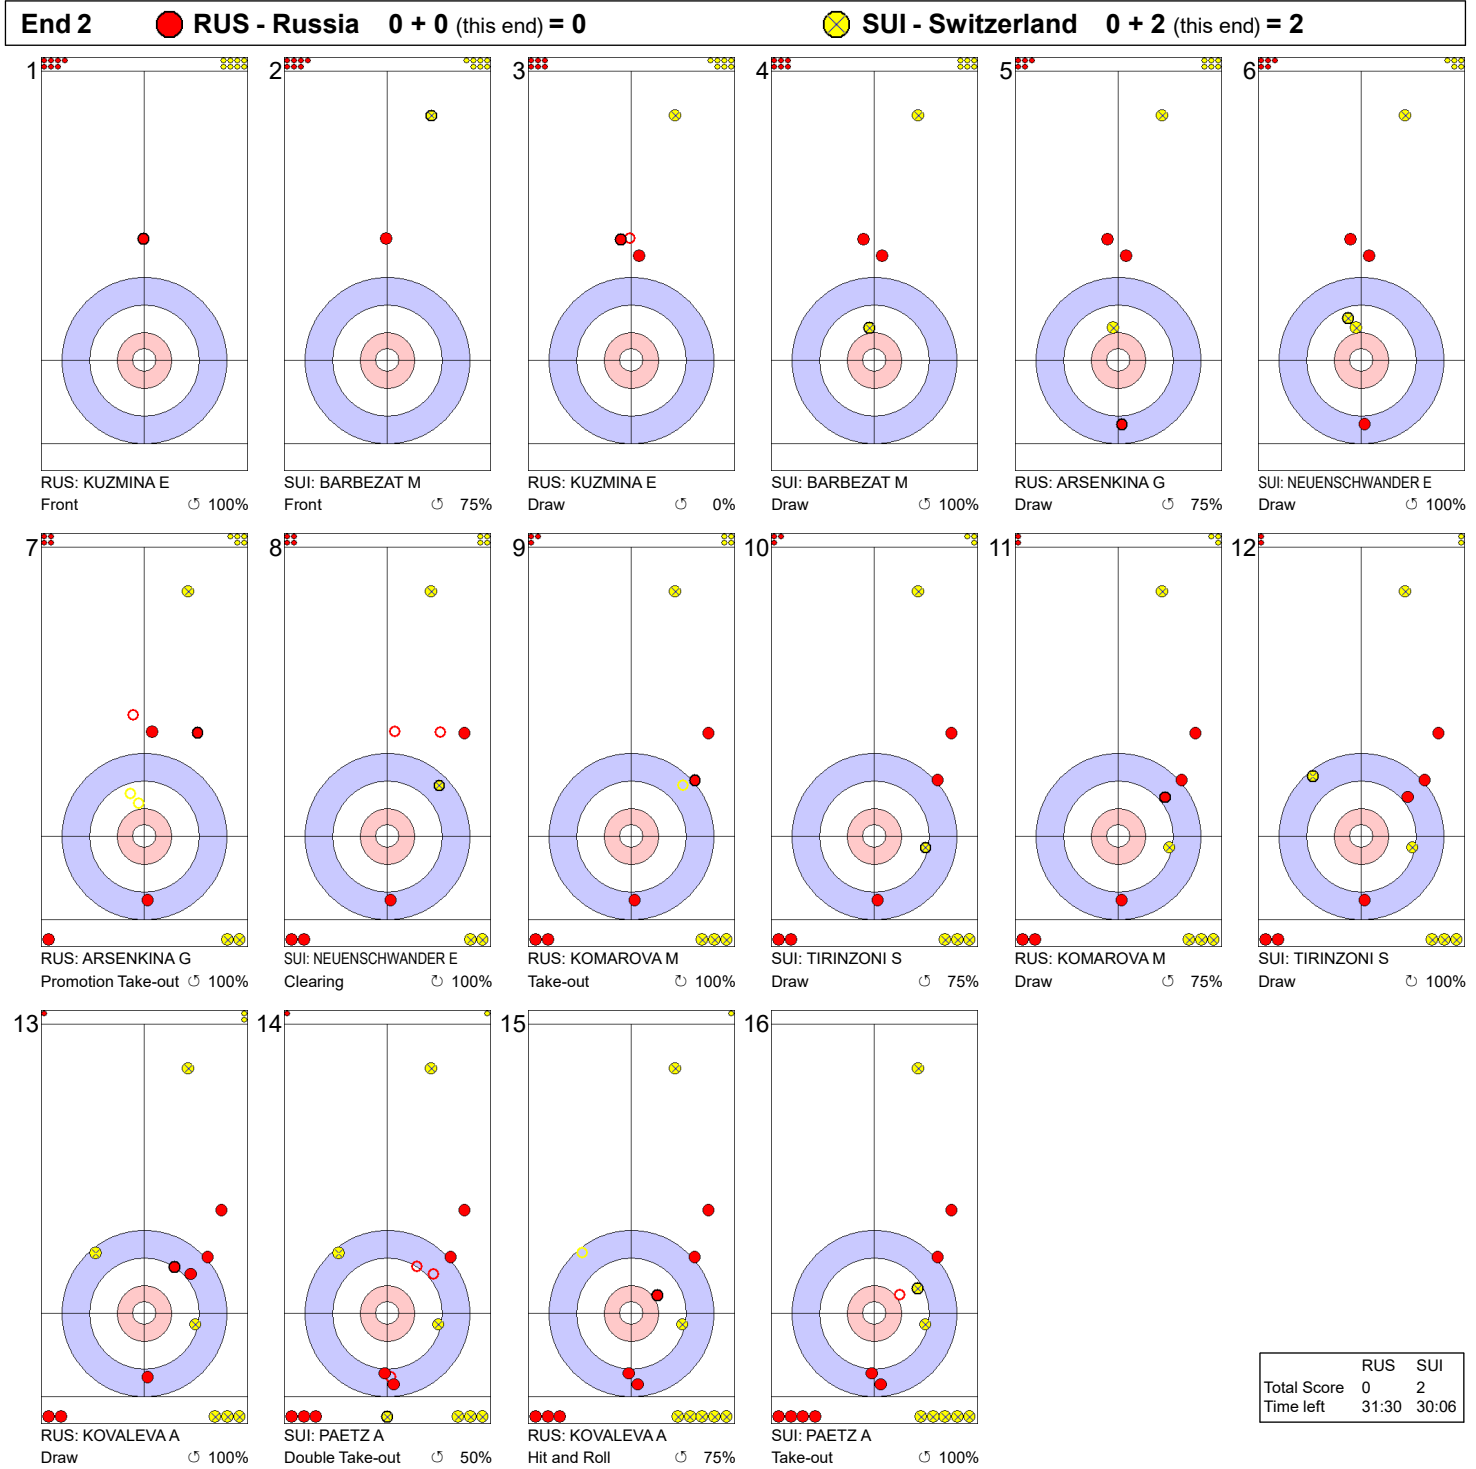

**Game - Shot by Shot**

**Legend:**  
 Clockwise      Counter-clockwise      - Not considered

**Game - Shot by Shot**

	RUS	SUI
Total Score	0	2
Time left	31:30	30:06

**Legend:**  
 Clockwise      Counter-clockwise      - Not considered

**Game - Shot by Shot**

**Legend:**  
 ↻ Clockwise      ↺ Counter-clockwise      - Not considered

**Game - Shot by Shot**

	RUS	SUI
Total Score	1	3
Time left	26:04	22:33

**Legend:**  
 ⌚ Clockwise      ⌚ Counter-clockwise      - Not considered

**Game - Shot by Shot**

**Legend:**  
 ⌚ Clockwise      ⌚ Counter-clockwise      - Not considered

**Game - Shot by Shot**

	RUS	SUI
Total Score	2	4
Time left	19:11	15:27

**Legend:**  
 ⌚ Clockwise      ⌚ Counter-clockwise      - Not considered

**Game - Shot by Shot**

**Legend:**  
 ↻ Clockwise      ↺ Counter-clockwise      - Not considered